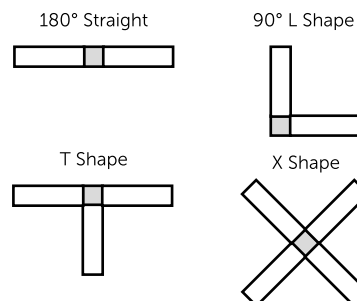

LED Wattage Switchable CCT Surface/Suspended Linear

- Tailored Light distribution - Downward only or Up-Down (75:25) light options available
- Flexible Lighting layout - Standalone or Linkable (with and without link section)
- Versatile Mounting - both surface & suspended mounting versions available
- Switchable settings - 2 Power select & 3 CCT 3000K/4000K/5000K
- Ideal for general offices, commercial spaces and open areas
- DALI-2 Dimming, Emergency & CASAMBI options available
- Ease of Installation - Loop-In Loop-out
- UGR <19*

7 Year Gold Warranty

Code	W	Description	Lm	Temp	LxDxH (mm)
70100	17/30	Surface Linear 100% Down - CCT, 1200mm (4ft) - Includes Suspension and Surface Mount Kit			
70101	17/30	Surface Linear 100% Down - CCT, 1200mm (4ft), Emergency - Includes Suspension and Surface Mount Kit	1950-3300	3/4/5000K	1274x186x37
70102	17/30	Surface Linear 75% Down 25% Up - CCT, 1200mm (4ft) - Includes Suspension and Surface Mount Kit			
70103	17/30	Surface Linear 75% Down 25% Up - CCT, 1200mm (4ft), Emergency - Includes Suspension and Surface Mount Kit			
70104	22/40	Surface Linear 100% Down - CCT, 1500mm (5ft) - Includes Suspension and Surface Mount Kit			
70105	22/40	Surface Linear 100% Down - CCT, 1500mm (5ft), Emergency - Includes Suspension and Surface Mount Kit	2250-4400	3/4/5000K	1574x186x37
70106	22/40	Surface Linear 75% Down 25% Up - CCT, 1500mm (5ft) - Includes Suspension and Surface Mount Kit			
70107	22/40	Surface Linear 75% Down 25% Up - CCT, 1500mm (5ft), Emergency - Includes Suspension and Surface Mount Kit			
70108	-	Link Section for Continuous Mount	-	-	-