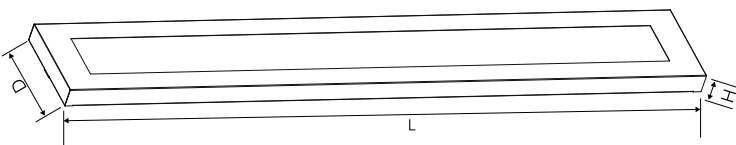

LED Wattage Switchable CCT Surface/Suspended Linear

- Tailored Light distribution - Downward only or Up-Down (75:25) light options available
- Flexible Lighting layout - Standalone or Linkable (with and without link section)
- Versatile Mounting - both surface & suspended mounting versions available
- Switchable settings - 2 Power select & 3 CCT 3000K/4000K/5000K
- Ideal for general offices, commercial spaces and open areas
- DALI-2 Dimming, Emergency & CASAMBI options available
- Ease of Installation - Loop-In Loop-out
- UGR <19*

7 Year Gold Warranty

Code	W	Description	Lm	Temp	LxDxH (mm)
70100	17/30	Surface Linear 100% Down - CCT, 1200mm (4ft) - Includes Suspension and Surface Mount Kit			
70101	17/30	Surface Linear 100% Down - CCT, 1200mm (4ft), Emergency - Includes Suspension and Surface Mount Kit	1950-3300	3/4/5000K	1274x186x37
70102	17/30	Surface Linear 75% Down 25% Up - CCT, 1200mm (4ft) - Includes Suspension and Surface Mount Kit			
70103	17/30	Surface Linear 75% Down 25% Up - CCT, 1200mm (4ft), Emergency - Includes Suspension and Surface Mount Kit			
70104	22/40	Surface Linear 100% Down - CCT, 1500mm (5ft) - Includes Suspension and Surface Mount Kit			
70105	22/40	Surface Linear 100% Down - CCT, 1500mm (5ft), Emergency - Includes Suspension and Surface Mount Kit	2250-4400	3/4/5000K	1574x186x37
70106	22/40	Surface Linear 75% Down 25% Up - CCT, 1500mm (5ft) - Includes Suspension and Surface Mount Kit			
70107	22/40	Surface Linear 75% Down 25% Up - CCT, 1500mm (5ft), Emergency - Includes Suspension and Surface Mount Kit			
70108	-	Link Section for Continuous Mount	-	-	-